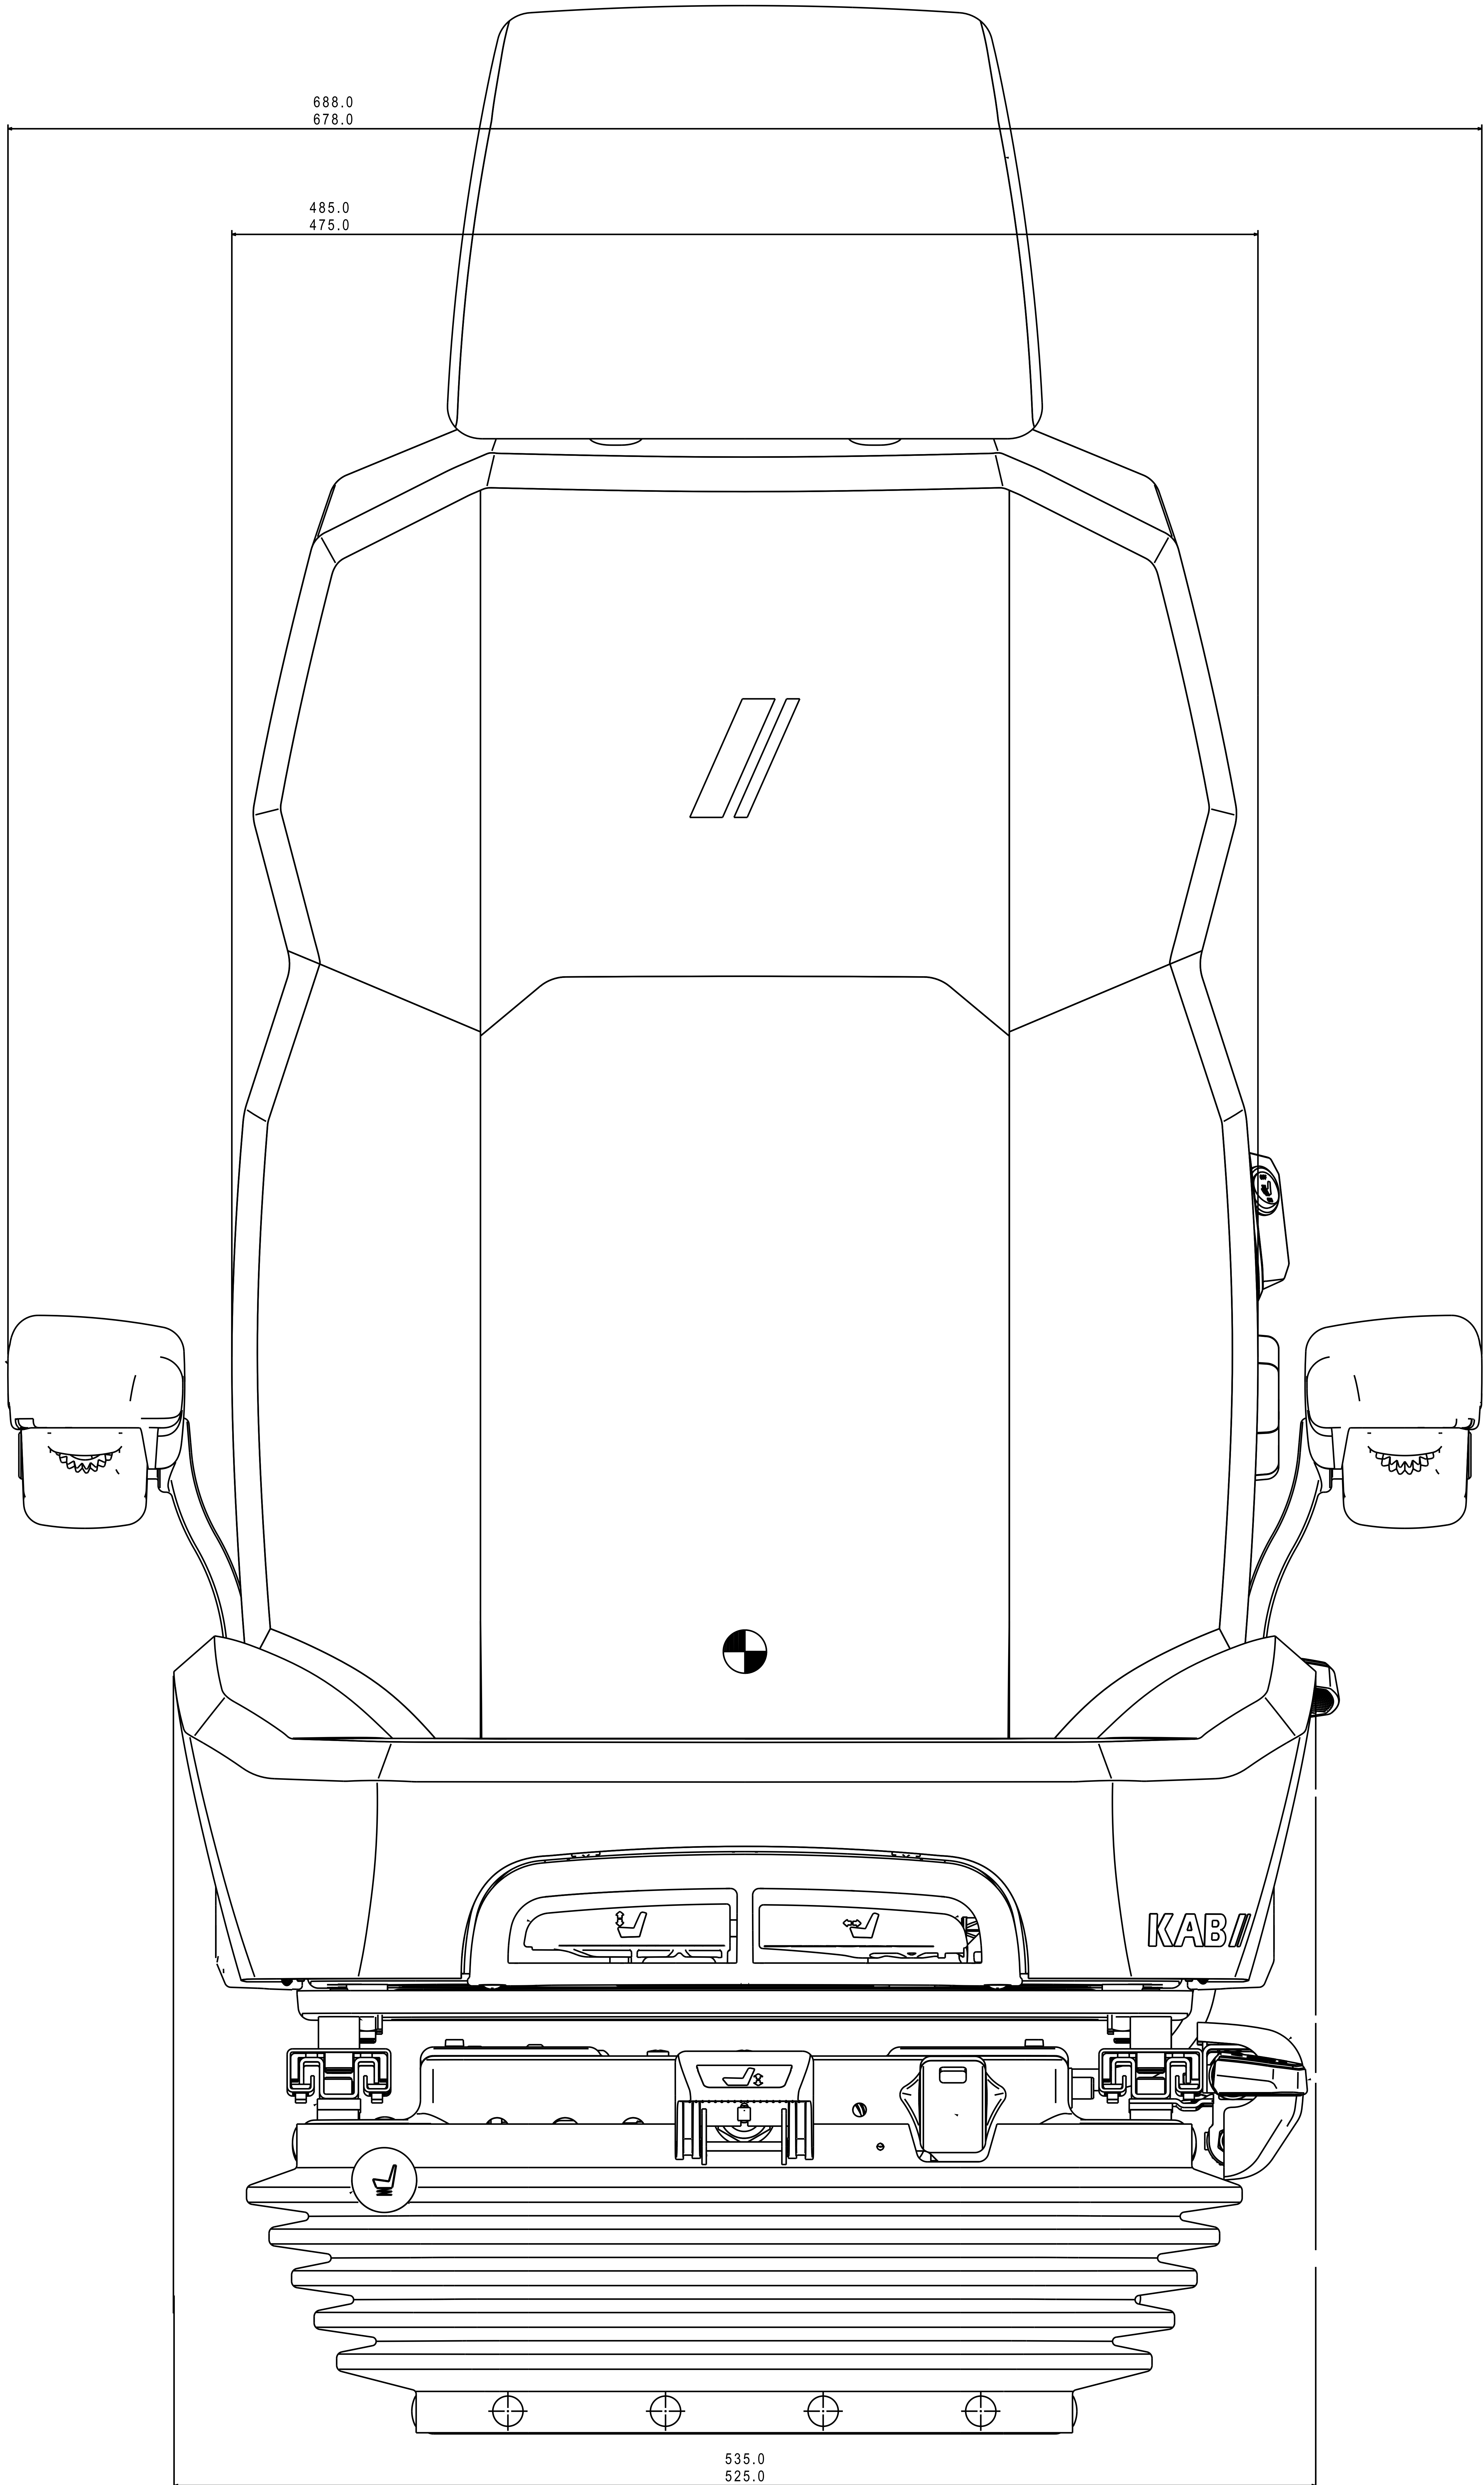

688.0  
678.0

485.0  
475.0

535.0  
525.0

195.0  
175.0

948.0  
928.0

362.0 REF HEIGHT  
267.0 REF HEIGHT

SEAT CUSHION  
TILT ADJUSTMENT

50.0 mm SEAT CUSHION  
LENGTH ADJUSTMENT