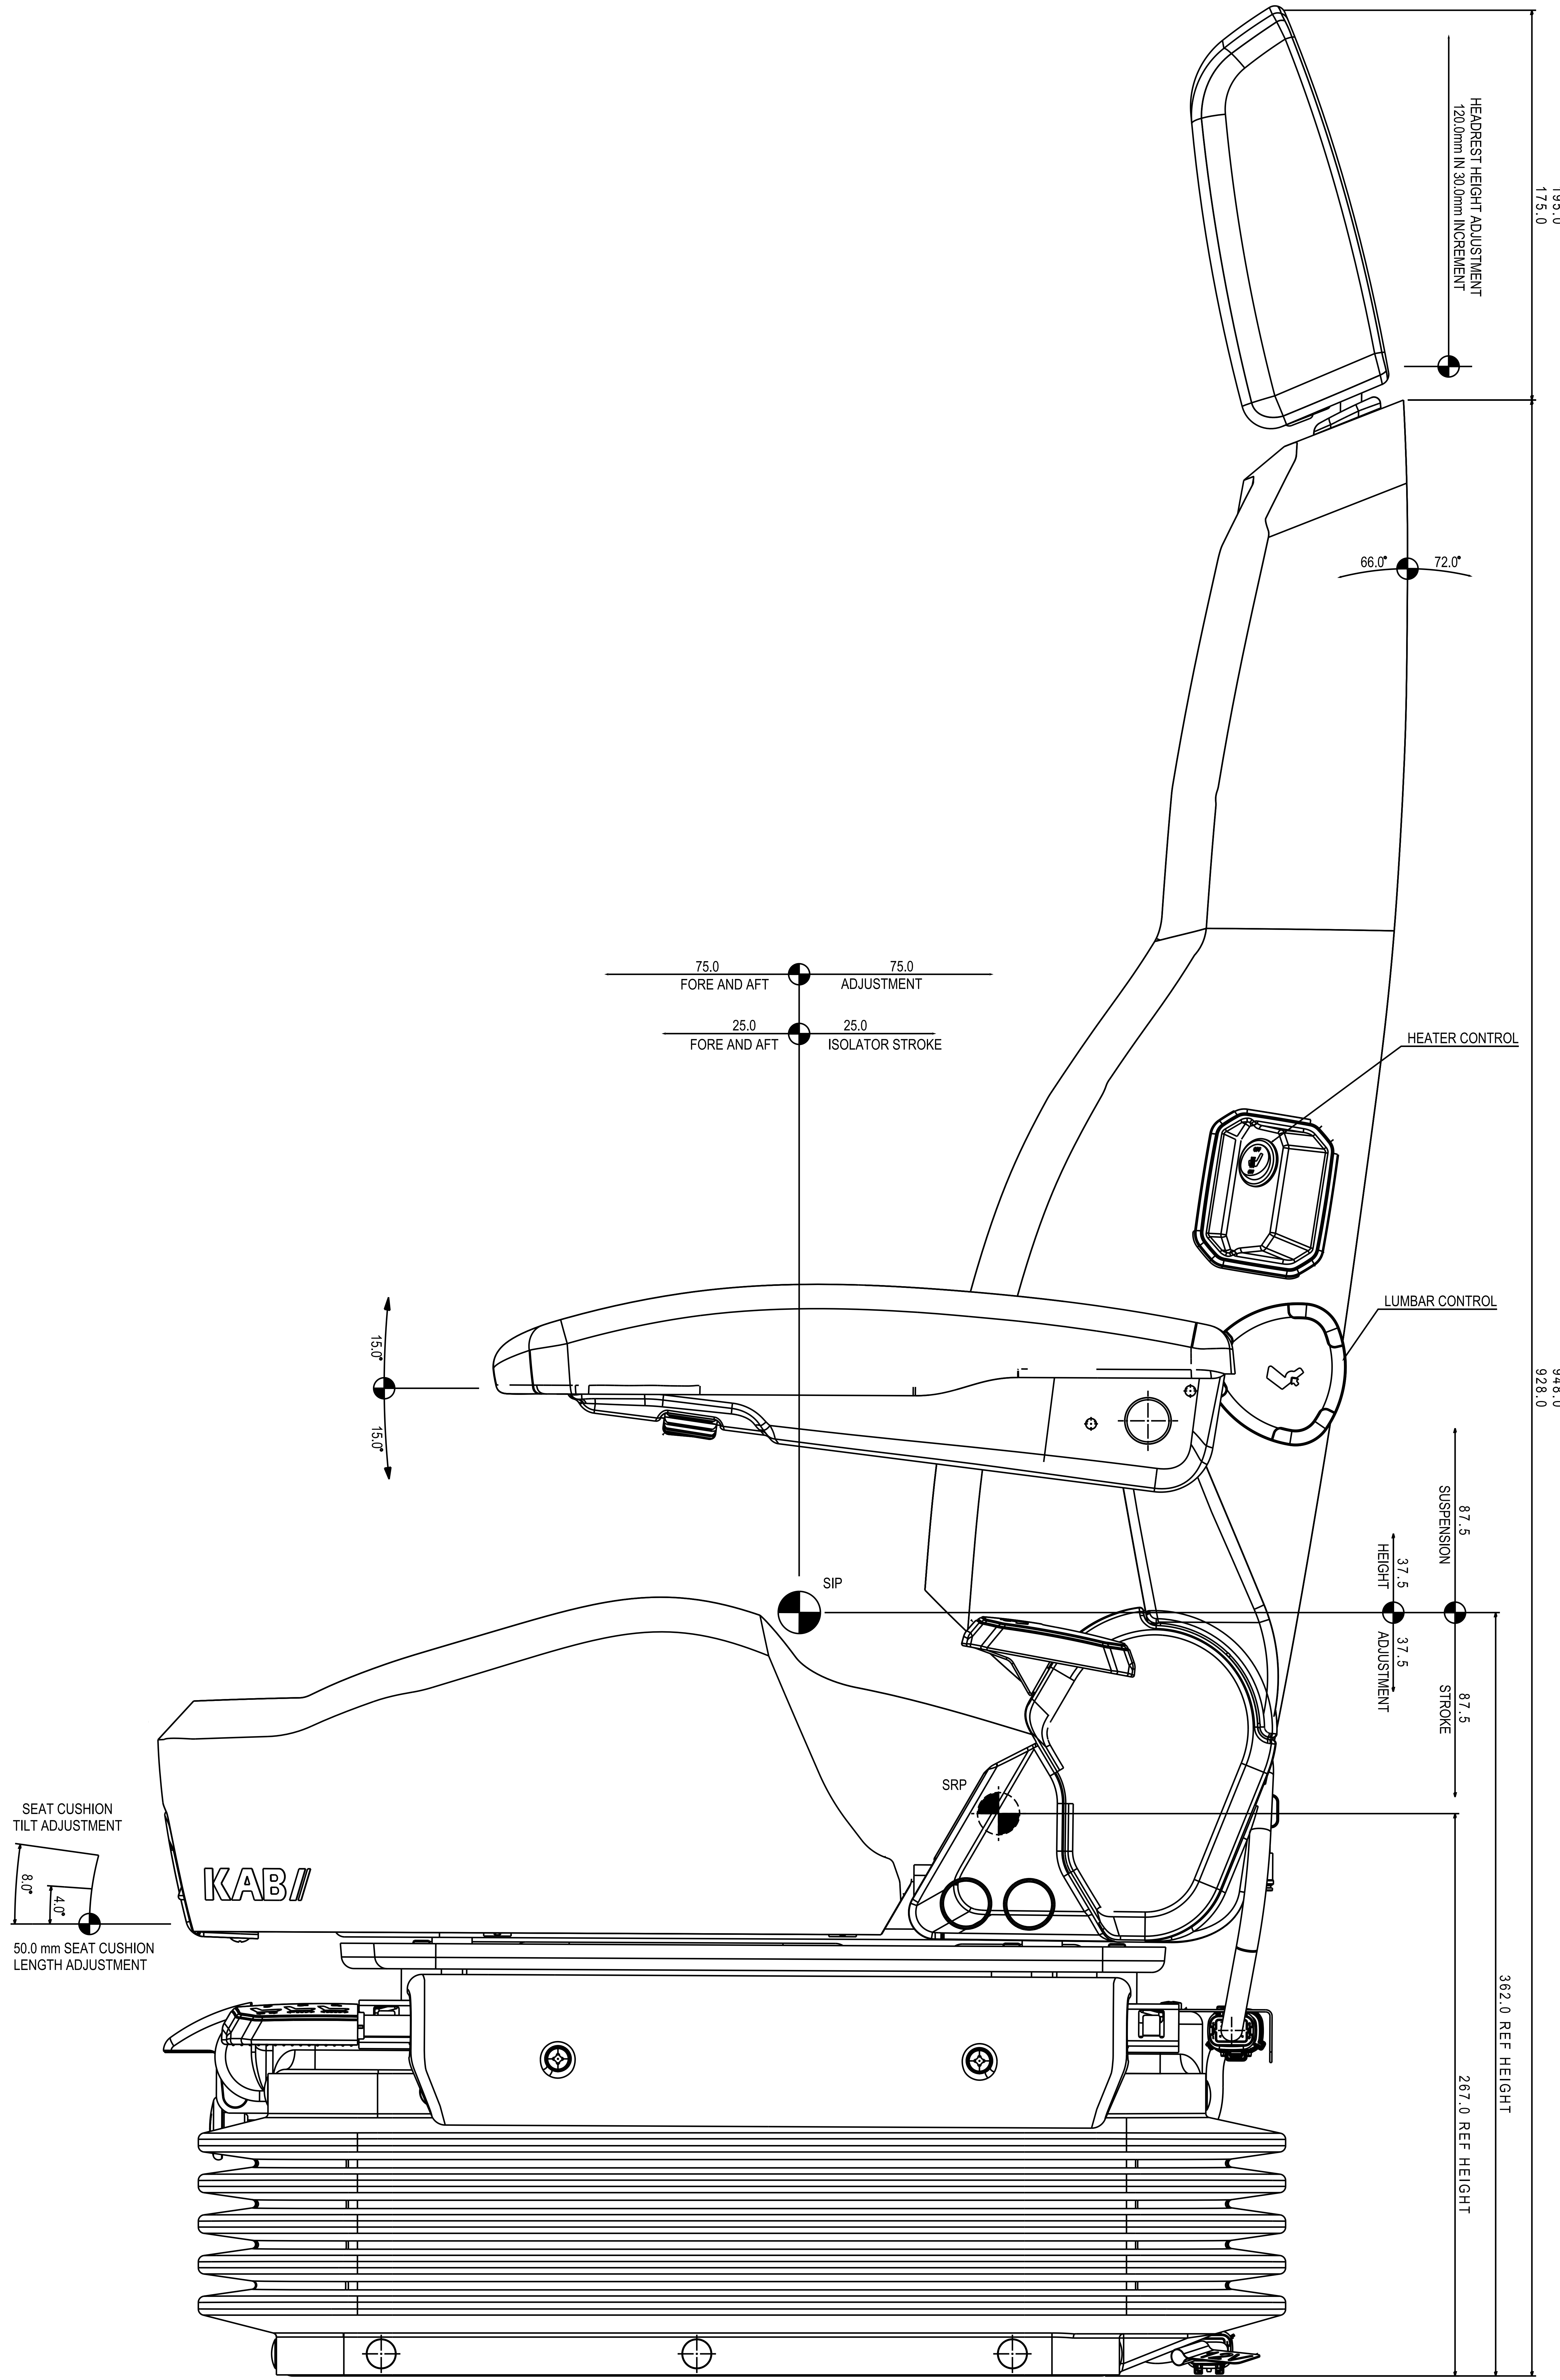

688.0  
678.0

485.0  
475.0

535.0  
525.0

195.0  
175.0

948.0  
928.0

362.0 REF HEIGHT  
267.0 REF HEIGHT

SEAT CUSHION  
TILT ADJUSTMENT

50.0 mm SEAT CUSHION  
LENGTH ADJUSTMENT